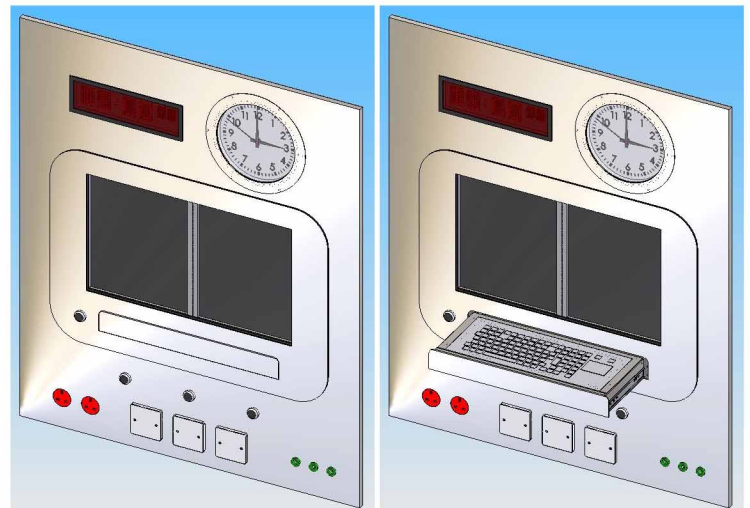

Dual Screen PACS Station - Retro-Fit

Overview

The Starkstrom Dual Screen PACS Station has been specifically designed for the clinical environment. Its design and construction is based upon our extensive experience and knowledge gained from manufacturing and supplying a broad range of products specifically meant for operating theatres and other high care areas.

The retro-fit PACS station is designed to be mounted into an existing Stainless Steel Control Panel and consists of either dual 19" or 20" colour screens.

The unit is supplied with a fully retractable keyboard and mouse which is wipe clean making disinfection by clinical staff extremely easy.

As can be seen below, the Stainless Steel Control Panel has now been fitted with a Twin Screen PACS Station that sits neatly in the window where the x-ray viewer was. The unit has a fully retractable wipeclean keyboard too which makes cleaning and disinfecting of the unit very easy.

Specifications

Description: Retro-fit dual screen PACS station consisting of two 19" or 20" colour monitors.