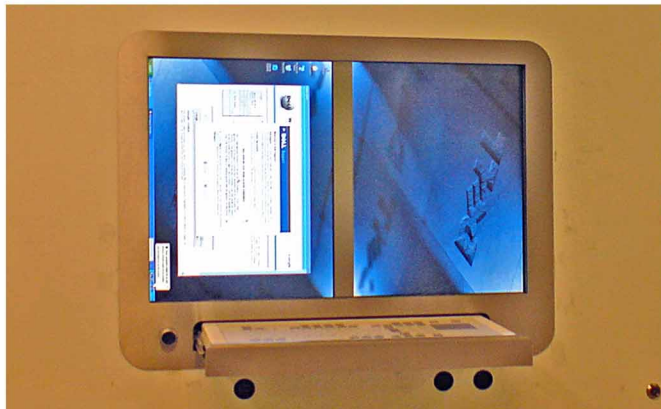

Dual Screen PACS Station - Retro-Fit

Overview

The Starkstrom Dual Screen PACS Station has been specifically designed for the clinical environment. Its design and construction is based upon our extensive experience and knowledge gained from manufacturing and supplying a broad range of products specifically meant for operating theatres and other high care areas.

The retro-fit PACS station is designed to be mounted into an existing Stainless Steel Control Panel and consists of either dual 19" or 20" colour screens.

The unit is supplied with a fully retractable keyboard and mouse which is wipe clean making disinfection by clinical staff extremely easy.

Technology

The PACS Station is based upon Intel® Pentium® technology and features a 2.80GHz processor with 512MB DDRII RAM and a 40GB hard drive. Network cabling (10/100 BaseT LAN) may be run straight into the unit providing instant access to the IT infrastructure.

As can be seen below, the Stainless Steel Control Panel has now been fitted with a Twin Screen PACS Station that sits neatly in the window where the x-ray viewer was. The unit has a fully retractable wipeclean keyboard too which makes cleaning and disinfecting of the unit very easy.